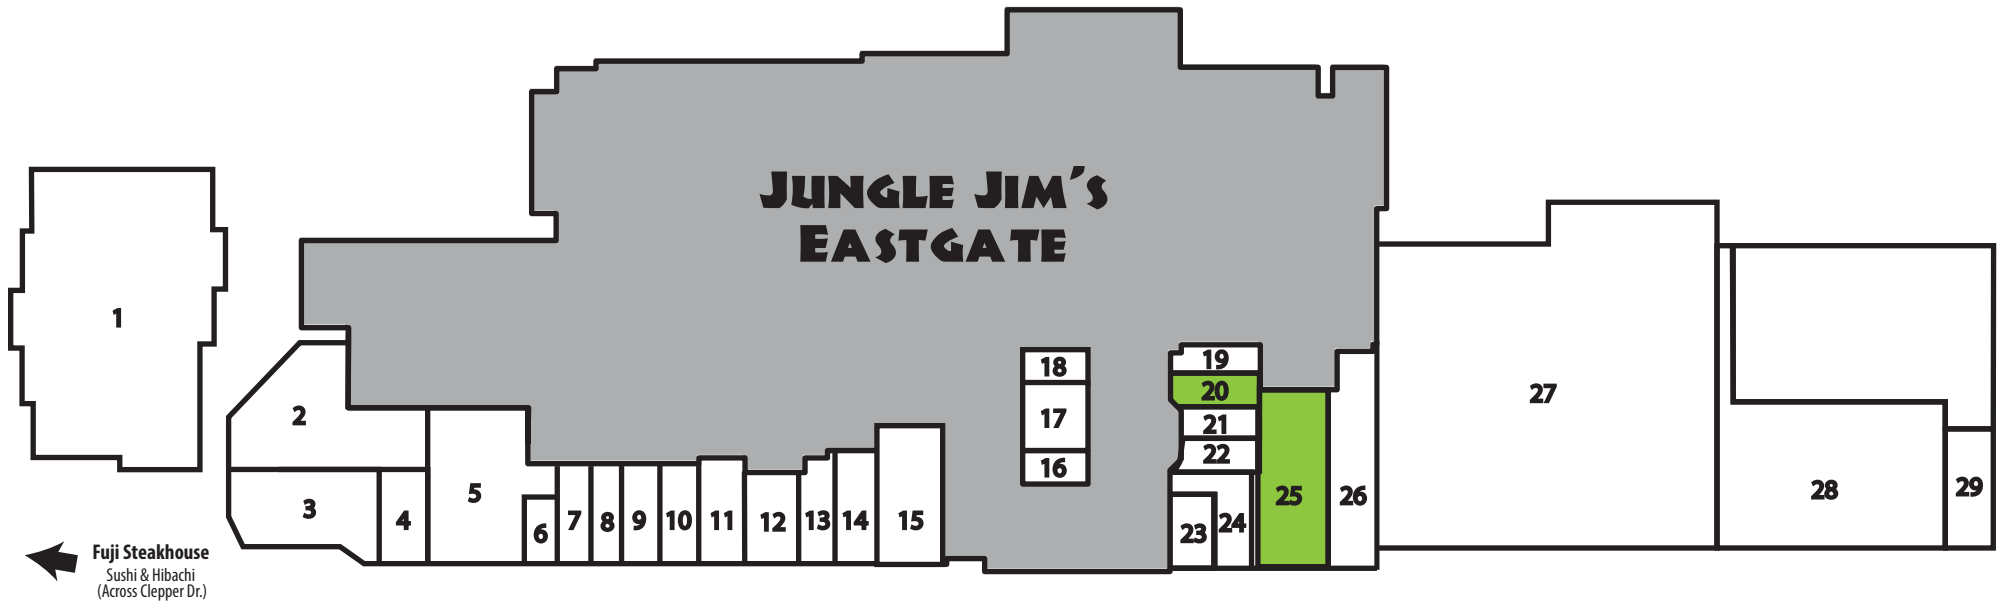

For Leasing Info Contact Peter Borchers @ Midland Retail Group 513.891.2526

THE SHOPPES AT JUNGLE JIM'S EASTGATE

4450 Eastgate South Drive
Cincinnati, OH 45245

- | | | | | | |
|--|--|----------------------|------------------|---------------------------------------|-------------------------------|
| 1) Eastgate Brew & View | 5) Larosa's Pizzeria | 9) U-BREAK-I-FIX | 14) Massage Envy | 19) Colonel De Gourmet Herbs & Spices | 25) AVAILABLE * |
| 2) State Liquor | 6) Fashion Nails | 10) Family Foot Care | 15) Alt Smoke | 20) AVAILABLE * | 26) Original Mattress Factory |
| 3) Rincon Mexicano
Authentic Mexican Restaurant & Cantina | 7) Sweet Frog
Premium Frozen Yogurt | 11) Eagle Loans | 16) Sushi | 21) Flying Olive | 27) Crossroads |
| 4) Highway 55
Burgers, Shakes & Fries | 8) Jimmy John's
Gourmet Sandwiches | 12) T-Mobile | 17) Toy Balloon | 22) Red Sesame | 28) Party City |
| | | 13) Sport Clips | 18) Toy Balloon | 23) Abby's Sweet Treats | 29) Golf Exchange |
| | | | | 24) General Electric Credit Union | |