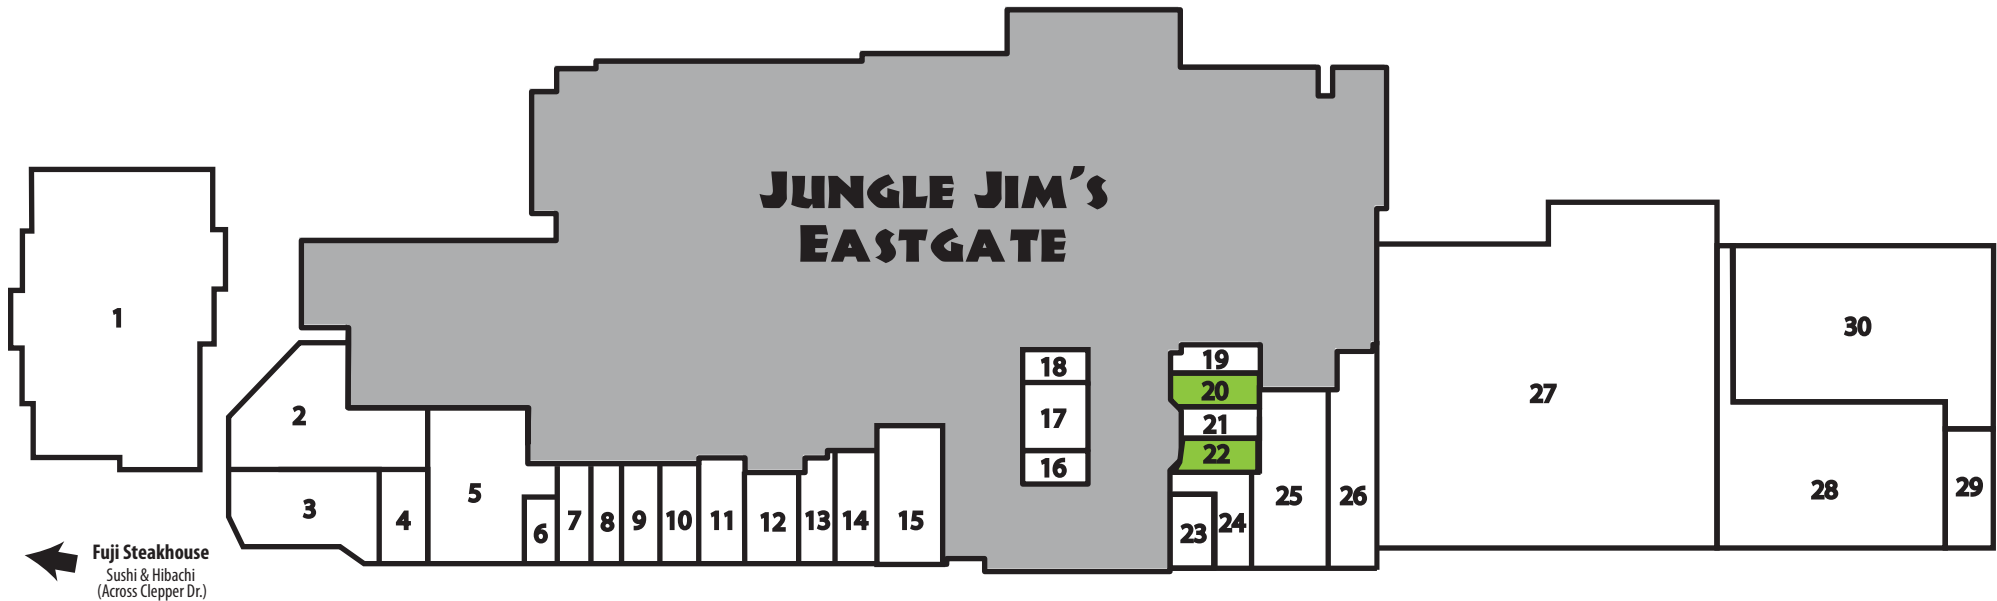

For Leasing Info Contact Tim Kruse 937.409.7970

THE SHOPPES AT JUNGLE JIM'S EASTGATE

4450 Eastgate South Drive
Cincinnati, OH 45245

1) *LEASE PENDING*

2) State Liquor

3) **Rincon Mexicano**
Authentic Mexican Restaurant & Cantina