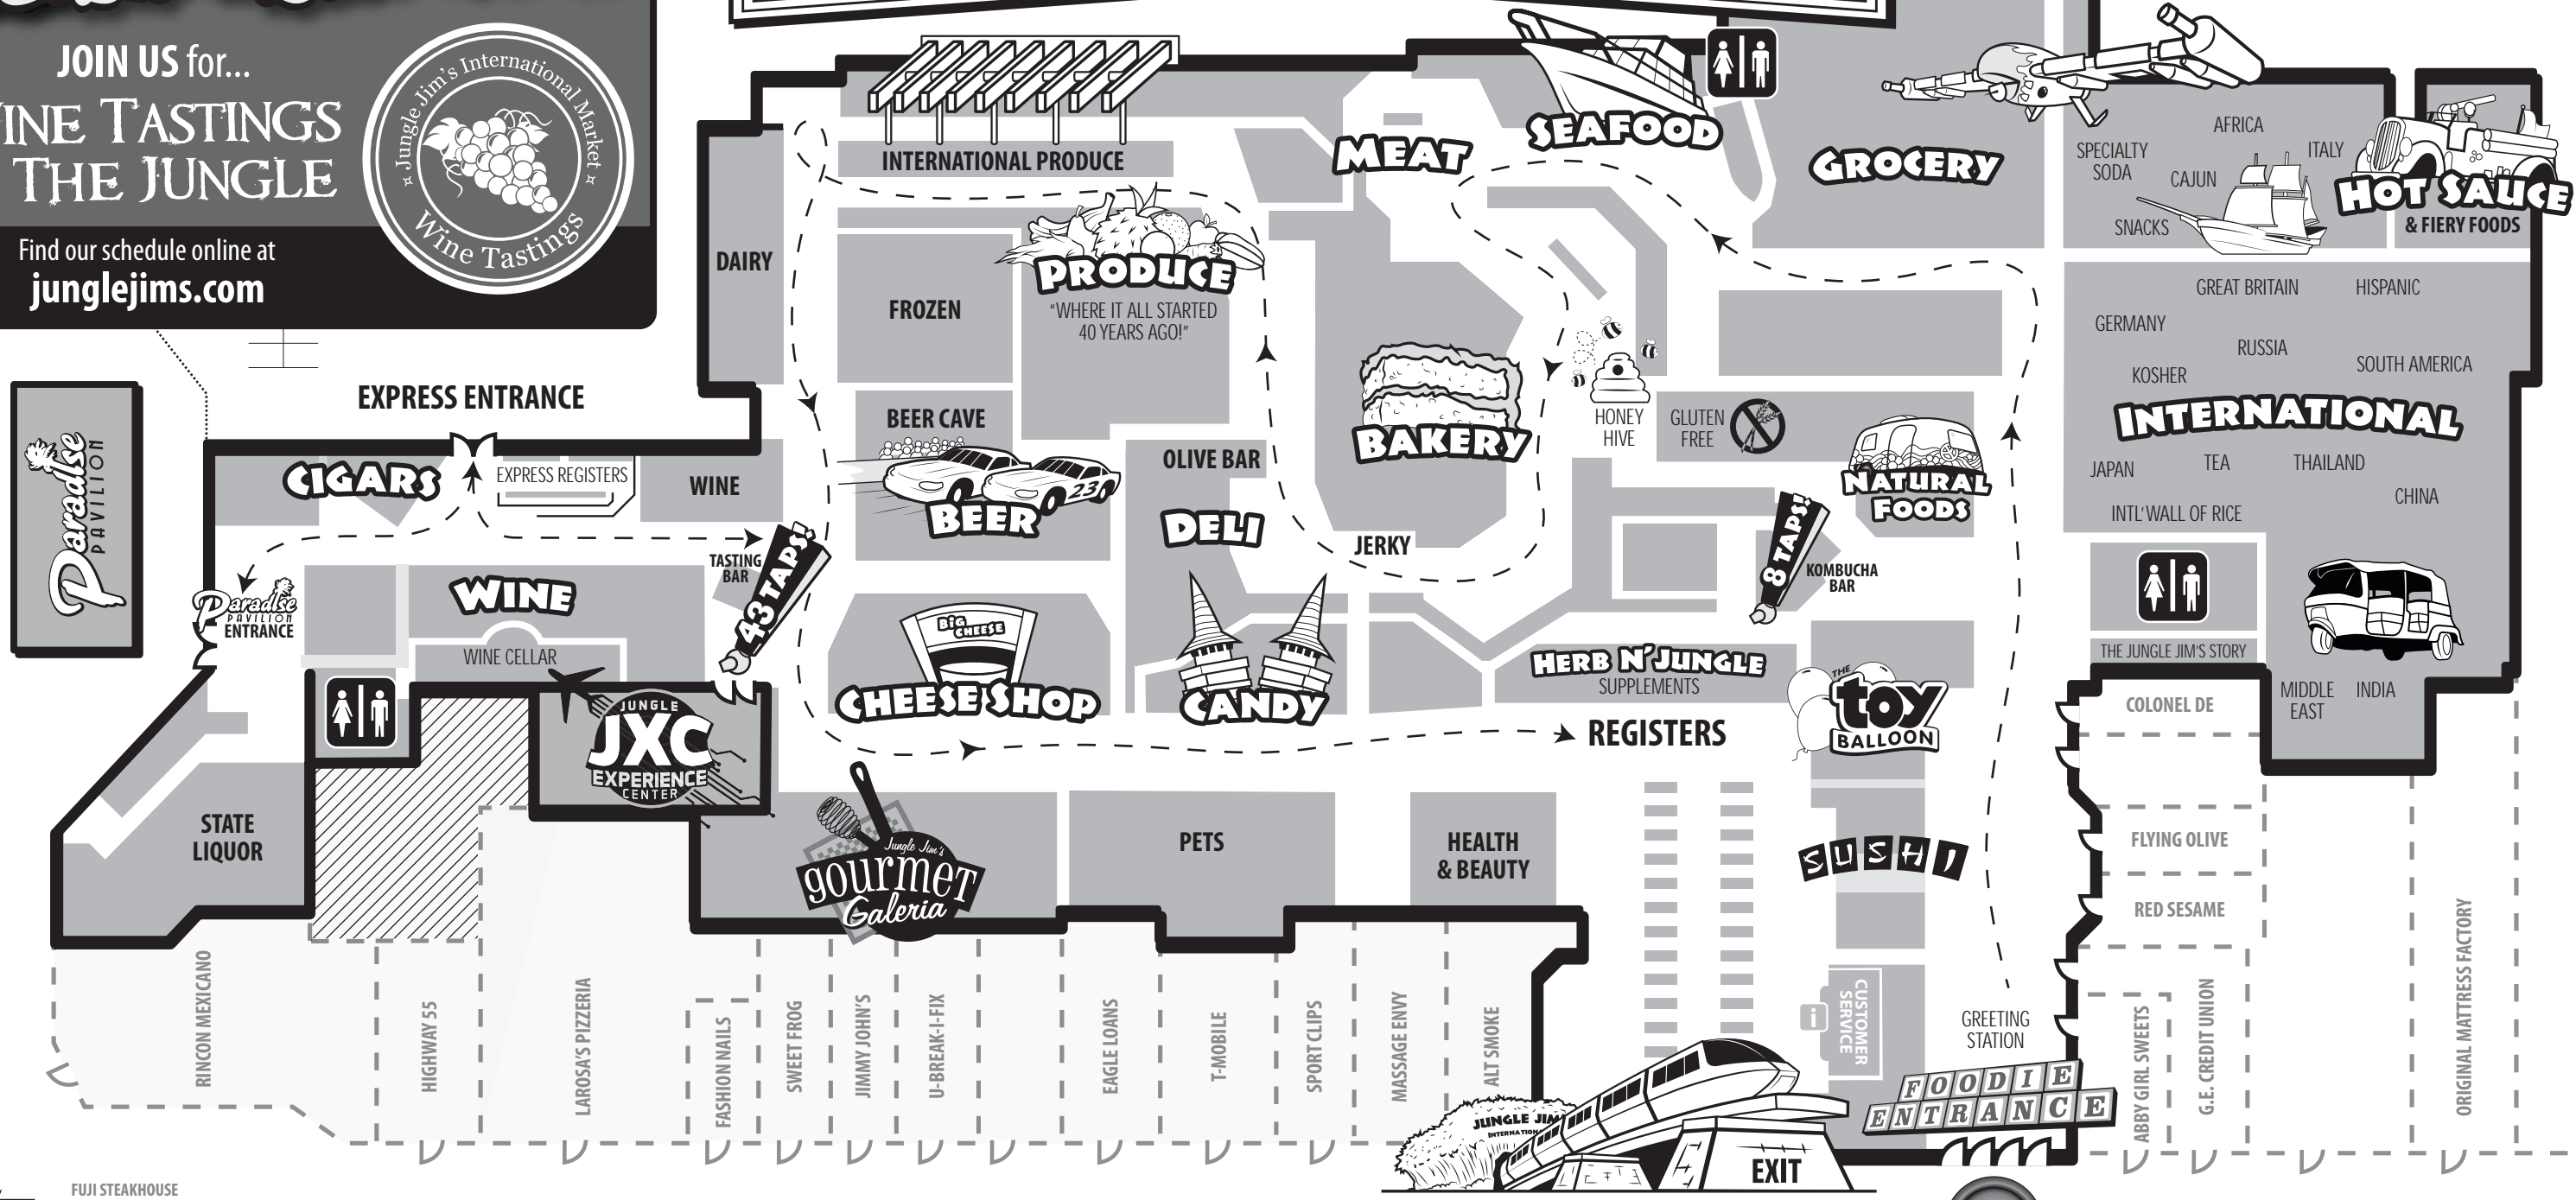

**EVERY FRIDAY!**  
**5 TO 9PM**  
**AT THE TASTING BAR**

JOIN US for...  
**WINE TASTINGS**  
**AT THE JUNGLE**

Find our schedule online at  
**junglejims.com**

WELCOME TO  
**JUNGLE JIM'S**  
**INTERNATIONAL MARKET**

*International Food Lovers' Paradise!*

**JUNGLEJIMS.COM**

FACEBOOK

TWITTER

INSTAGRAM

UNTAPPD

FUJI STEAKHOUSE  
 SUSHI & HIBACHI  
 (ACROSS CLEPPER DR.)

START YOUR CARTS!

CROSSROADS EAST SIDE  
 PARTY CITY  
 GOLF EXCHANGE

Jungle Jim's International Market Eastgate - 4450 Eastgate South Drive, Cincinnati, Ohio 45245 - Open 8am to 10pm, 7 Days - Phone: (513) 674-6000 - Junglejims.com