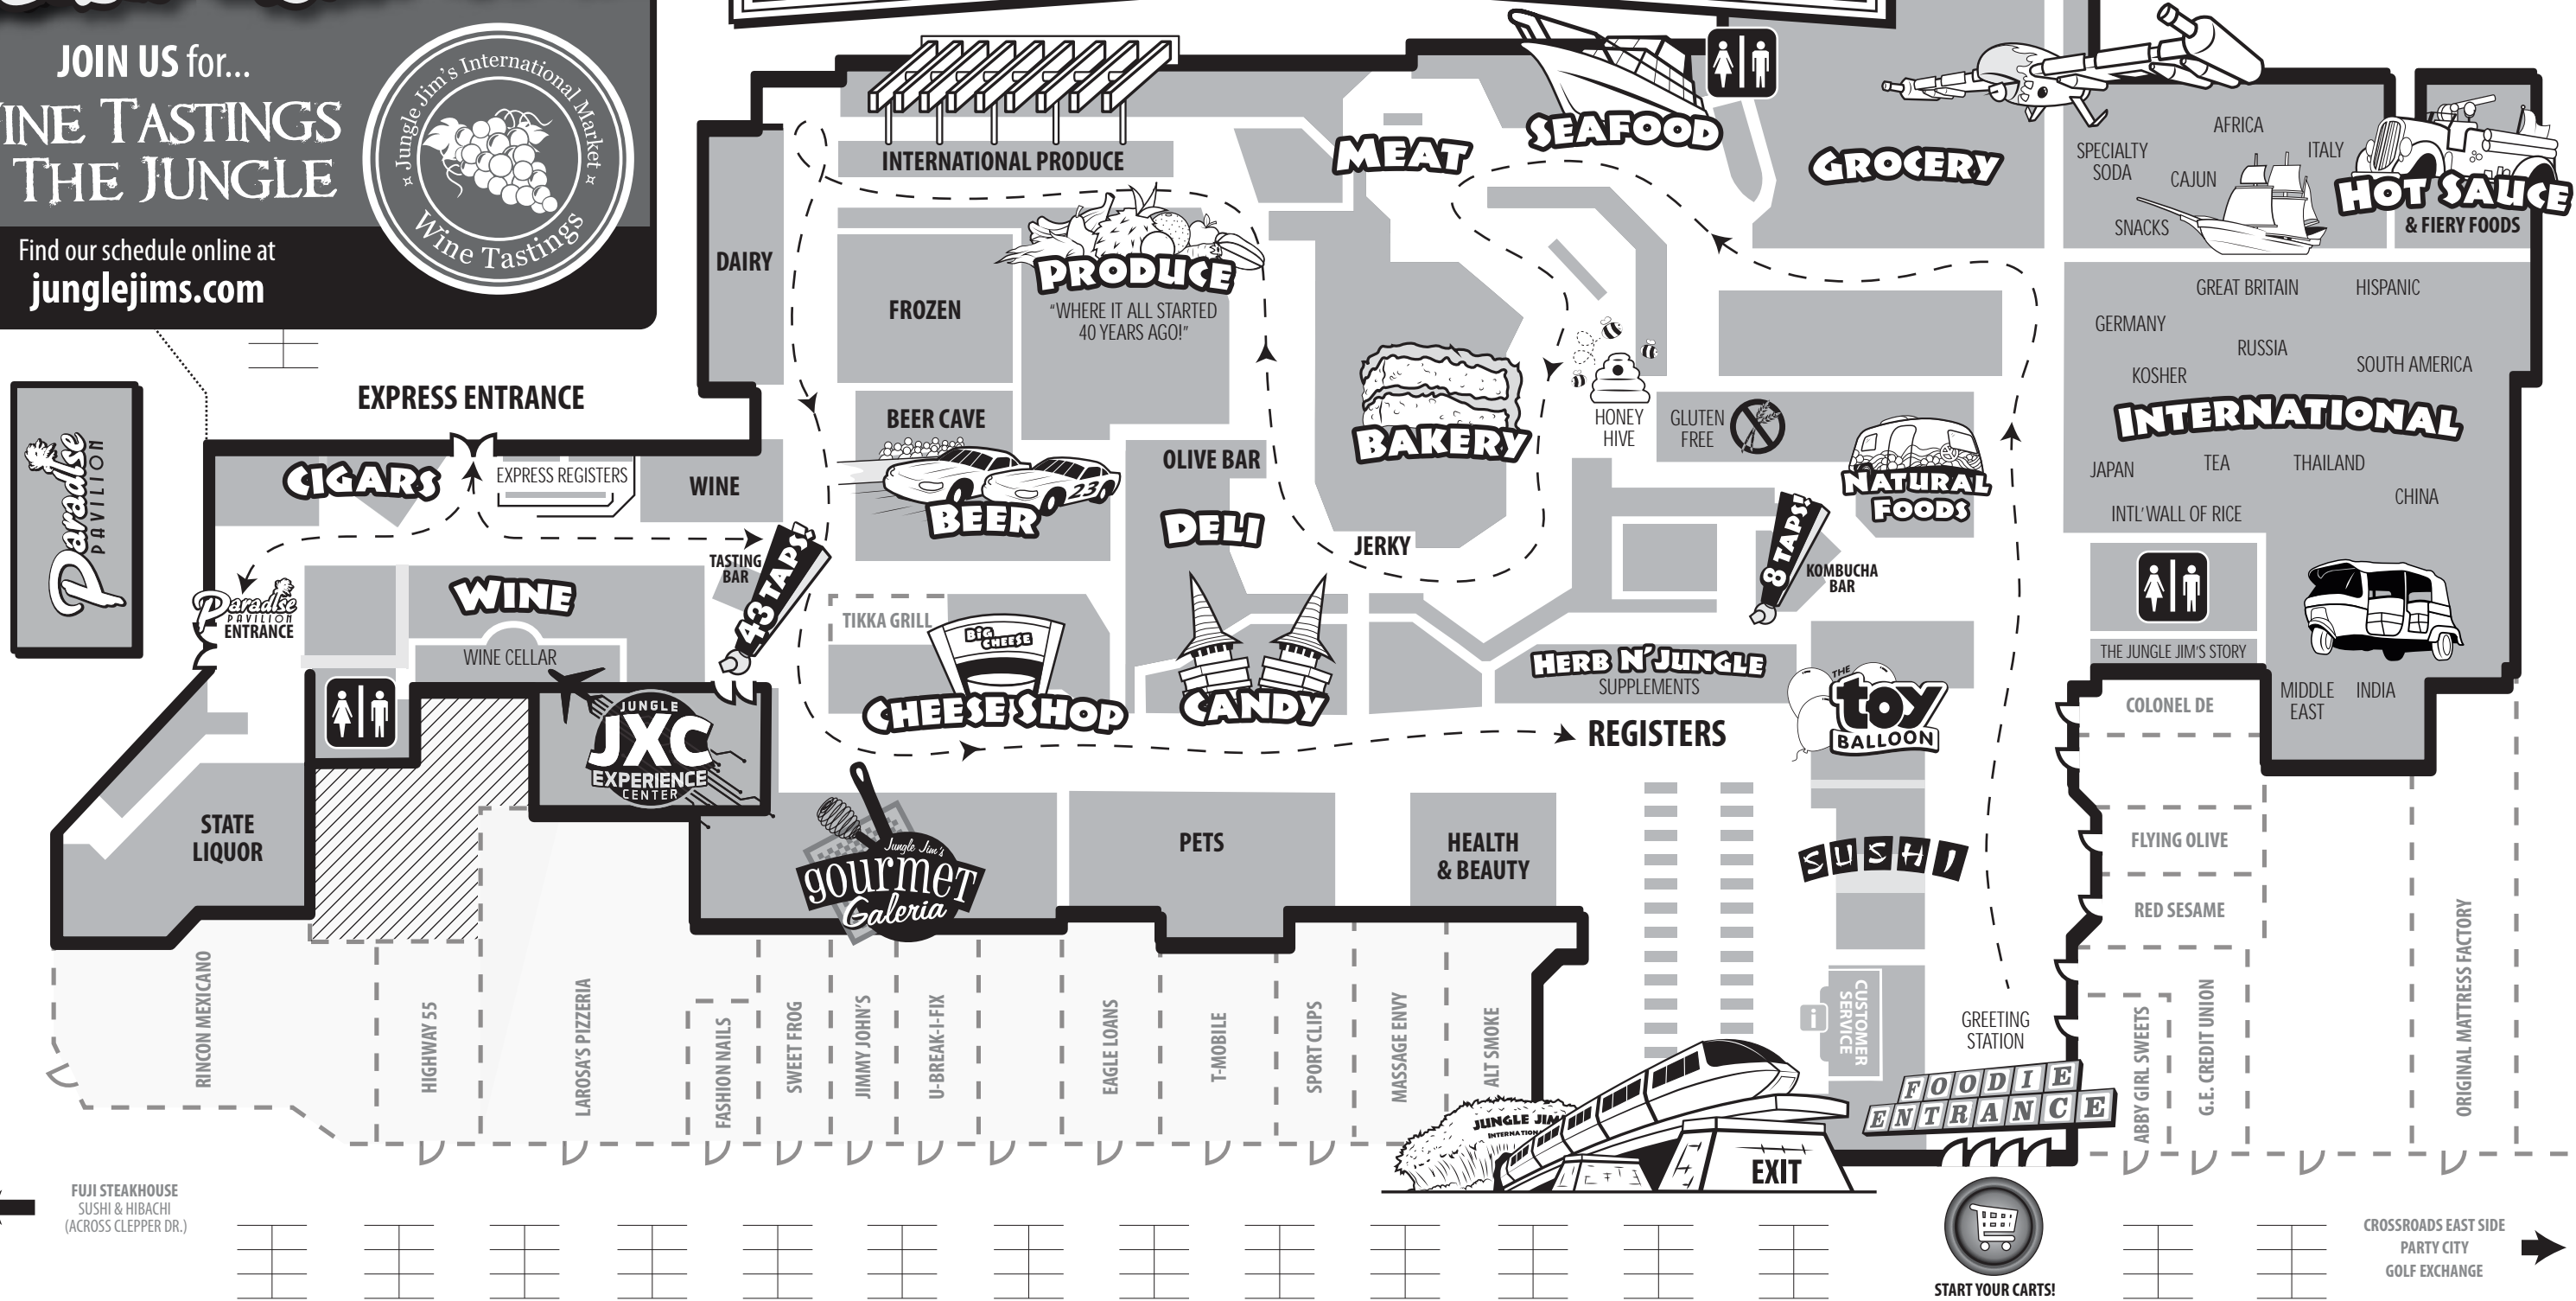

EVERY FRIDAY!
5 TO 9PM
AT THE TASTING BAR

JOIN US for...
WINE TASTINGS
AT THE JUNGLE

Find our schedule online at
junglejims.com

WELCOME TO
JUNGLE JIM'S
INTERNATIONAL MARKET

International Food Lovers' Paradise!

JUNGLEJIMS.COM

FACEBOOK

TWITTER

INSTAGRAM

UNTAPPD

FUJI STEAKHOUSE
 SUSHI & HIBACHI
 (ACROSS CLEPPER DR.)

START YOUR CARTS!

CROSSROADS EAST SIDE
 PARTY CITY
 GOLF EXCHANGE

Jungle Jim's International Market Eastgate - 4450 Eastgate South Drive, Cincinnati, Ohio 45245 - Open 8am to 10pm, 7 Days - Phone: (513) 674-6000 - Junglejims.com