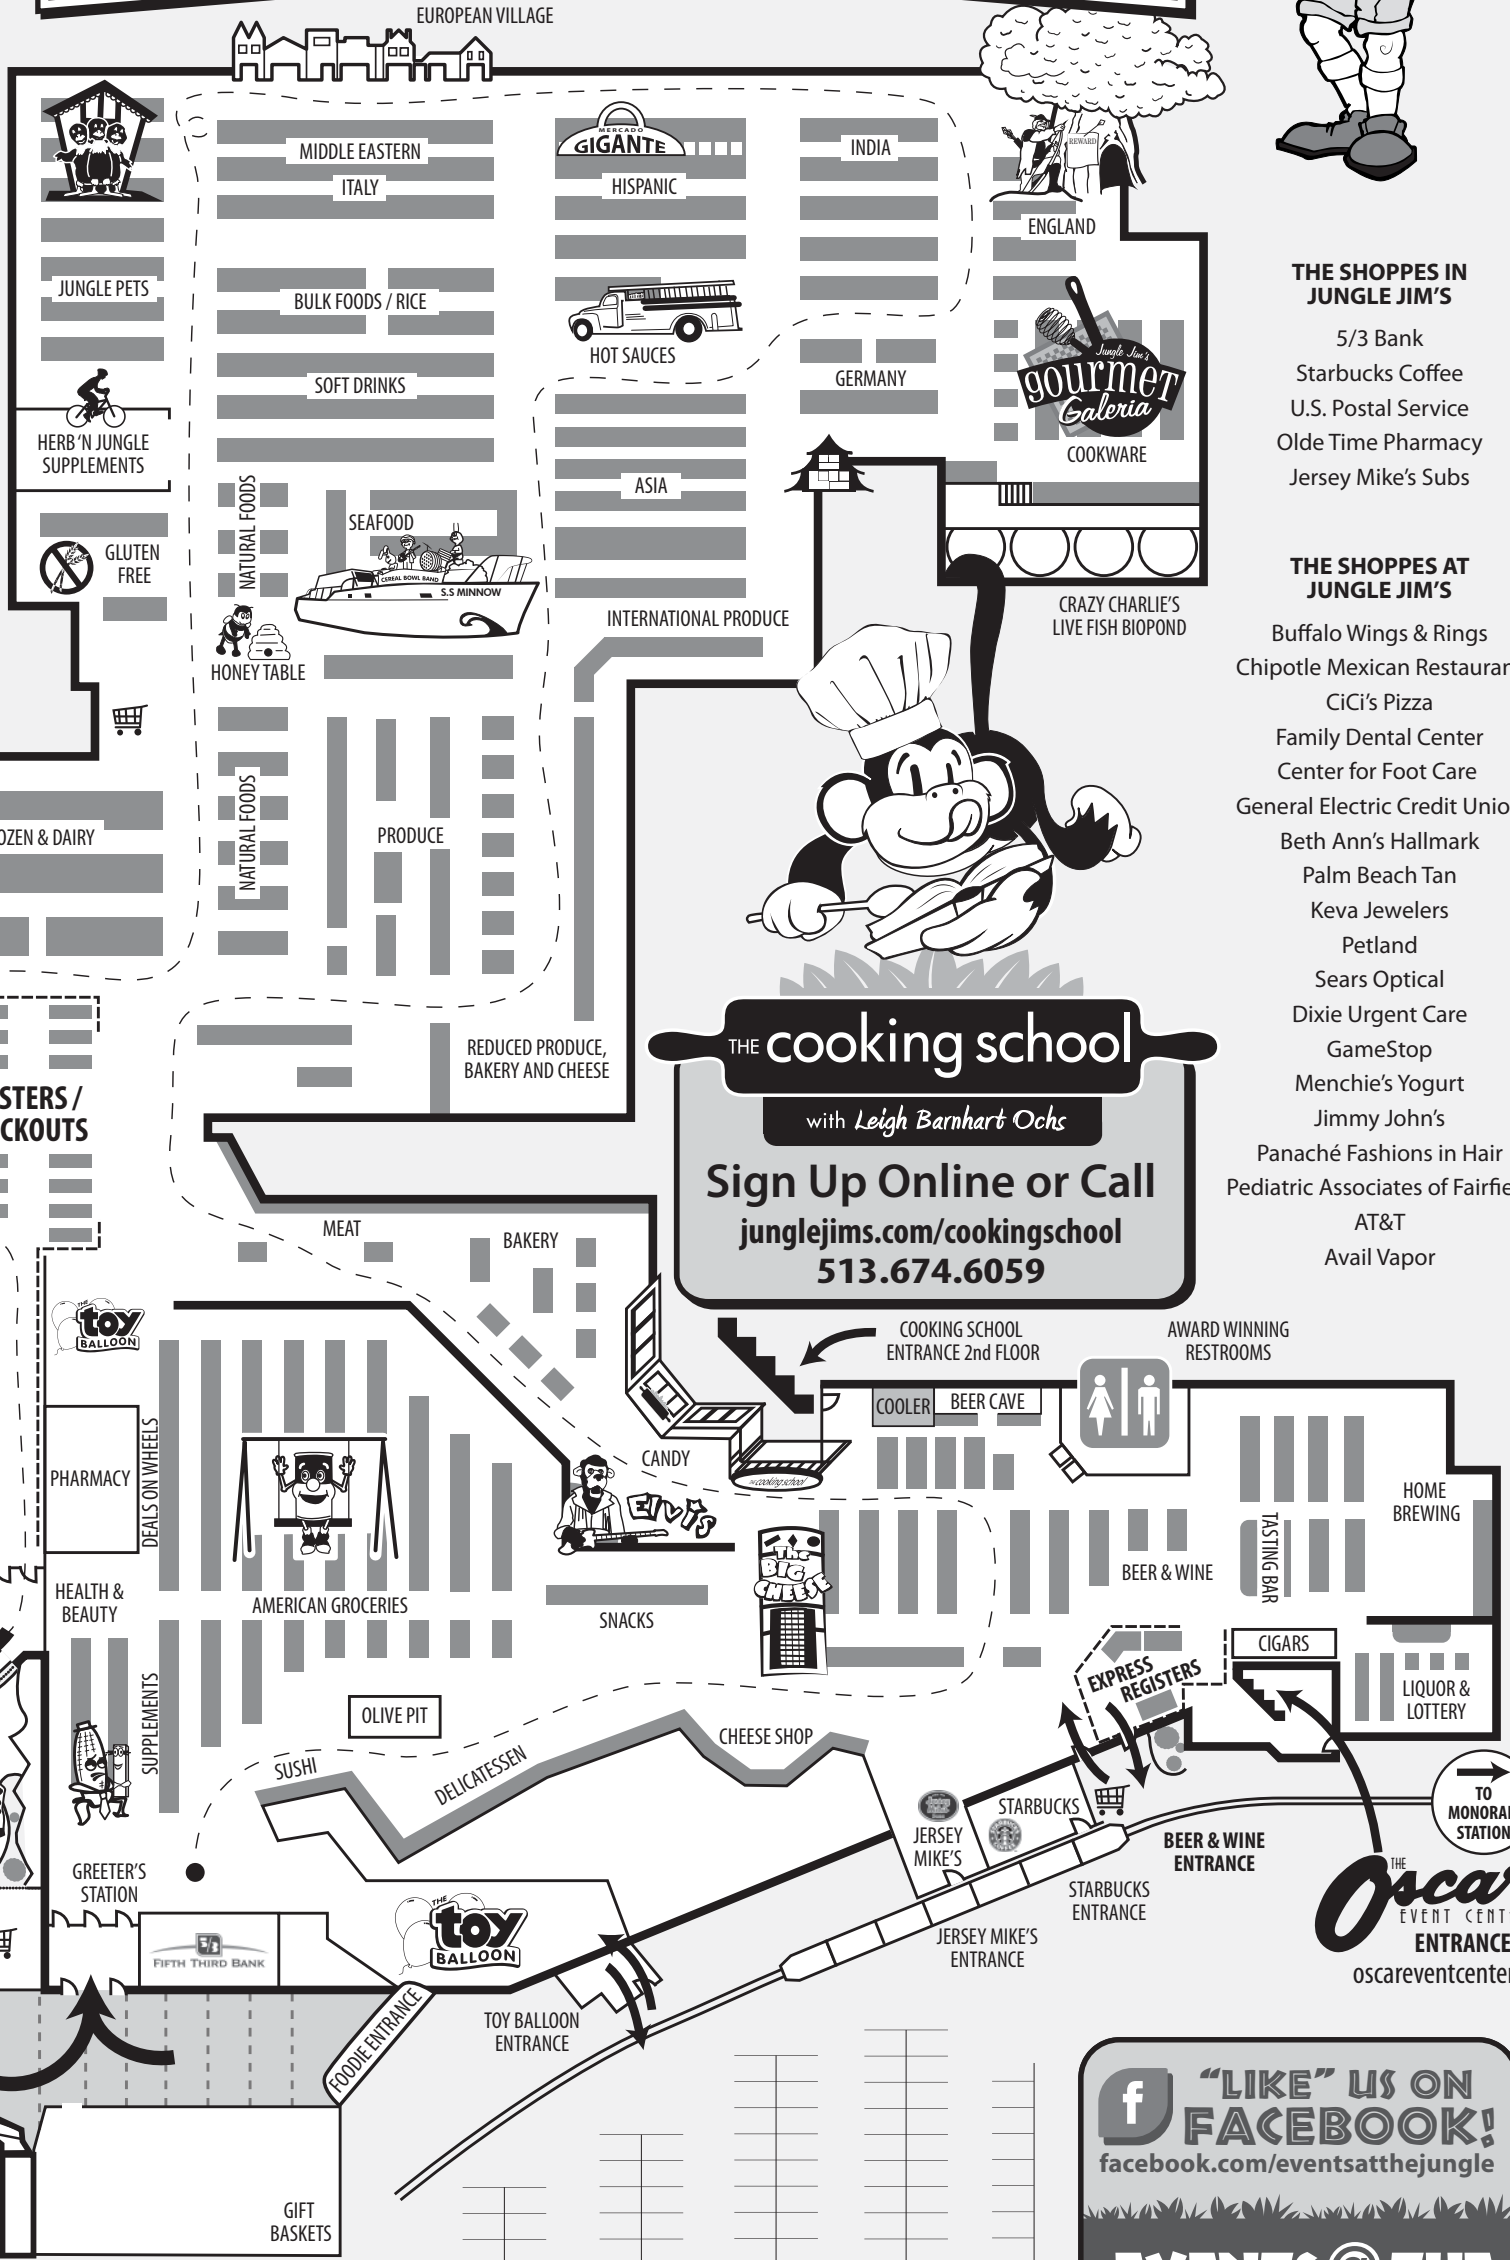

# WELCOME TO JUNGLE JIM'S INTERNATIONAL MARKET

*International Food Lovers' Paradise!*

[JUNGLEJIMS.COM](http://JUNGLEJIMS.COM)

**THE SHOPPES IN JUNGLE JIM'S**

- 5/3 Bank
- Starbucks Coffee
- U.S. Postal Service
- Olde Time Pharmacy
- Jersey Mike's Subs

**THE SHOPPES AT JUNGLE JIM'S**

- Buffalo Wings & Rings
- Chipotle Mexican Restaurant
- CiCi's Pizza
- Family Dental Center
- Center for Foot Care
- General Electric Credit Union
- Beth Ann's Hallmark
- Palm Beach Tan
- Keva Jewelers
- Petland
- Sears Optical
- Dixie Urgent Care
- GameStop
- Menchie's Yogurt
- Jimmy John's
- Panaché Fashions in Hair
- Pediatric Associates of Fairfield
- AT&T
- Avail Vapor