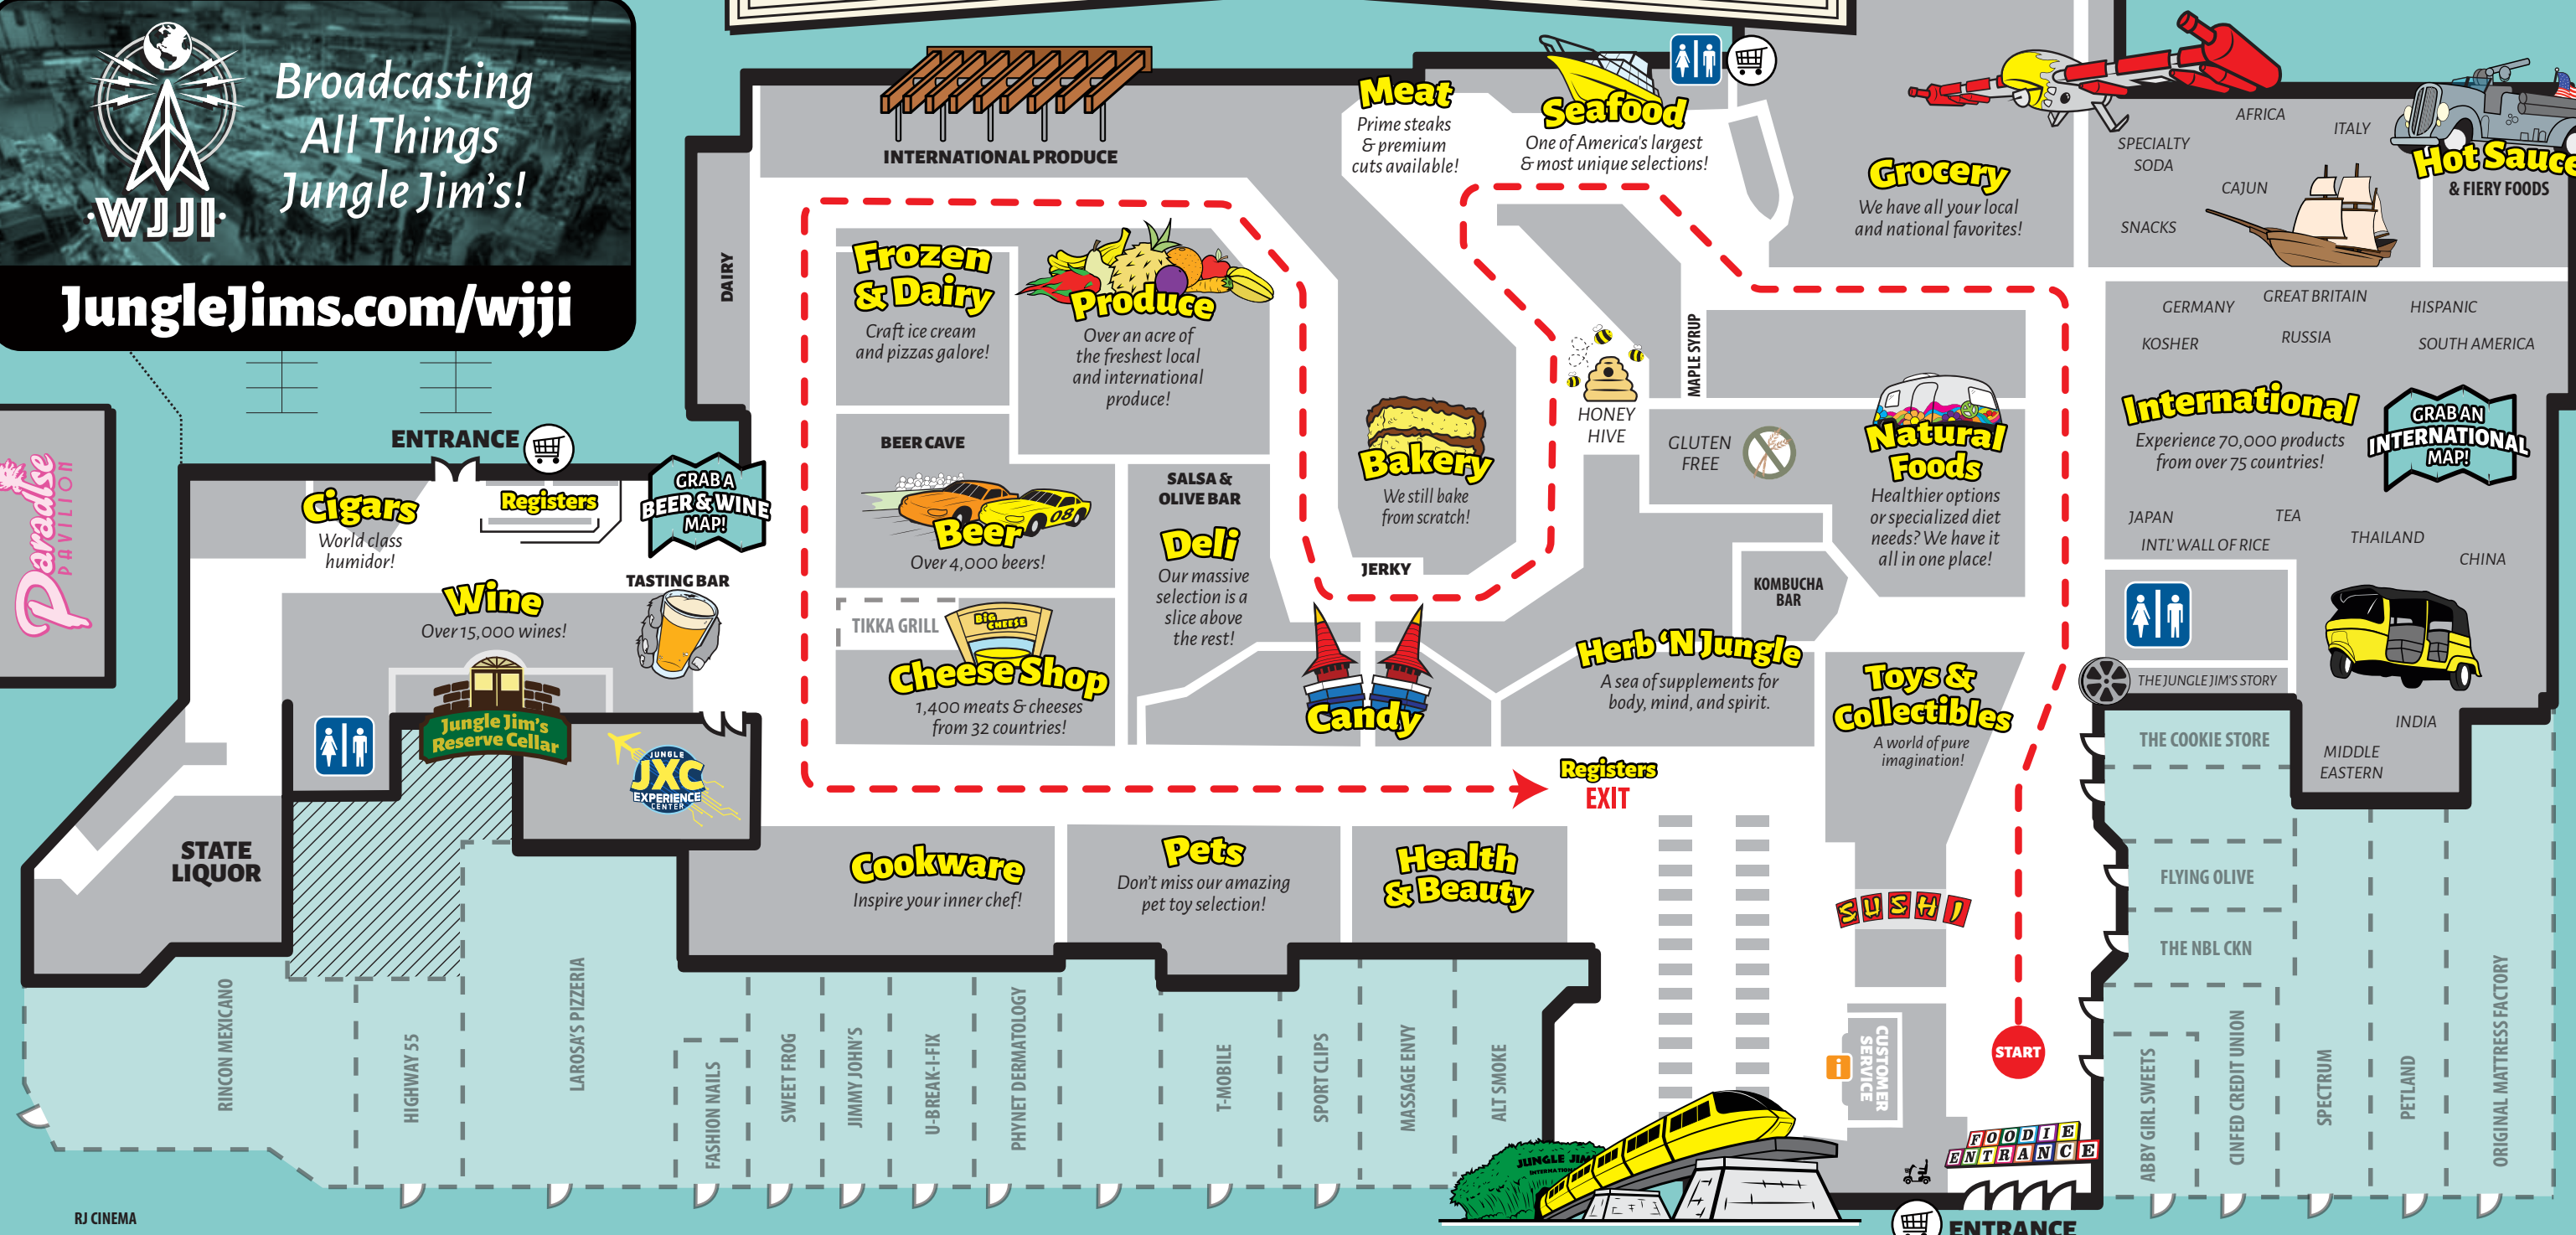

**JOIN OUR TEAM TODAY!**

**JungleJims.com/careers**

Broadcasting  
All Things  
Jungle Jim's!

**JungleJims.com/wjji**

Welcome to  
**JUNGLE JIM'S**  
INTERNATIONAL MARKET  
EASTGATE

Sign up at [JungleJims.com](http://JungleJims.com)  
**JUNGLEMAIL**  
ELECTRONIC NEWSLETTER

**JUNGLE JIM'S**  
**WINE**  
passport  
Newsletter

**JUNGLE JIM'S**  
**BREW**  
CREW  
CREWLETTER

**Paradise**  
PAVILION

**NEED HELP?**  
**Dial 7000**  
From Any Store Phone

or Scan Me!

RJ CINEMA  
DISTILLERY & TAPROOM  
FUJI STEAKHOUSE  
SUSHI & HIBACHI  
(ACROSS CLEPPER DR.)

CROSSROADS EAST SIDE  
PARTY CITY  
GOLF EXCHANGE