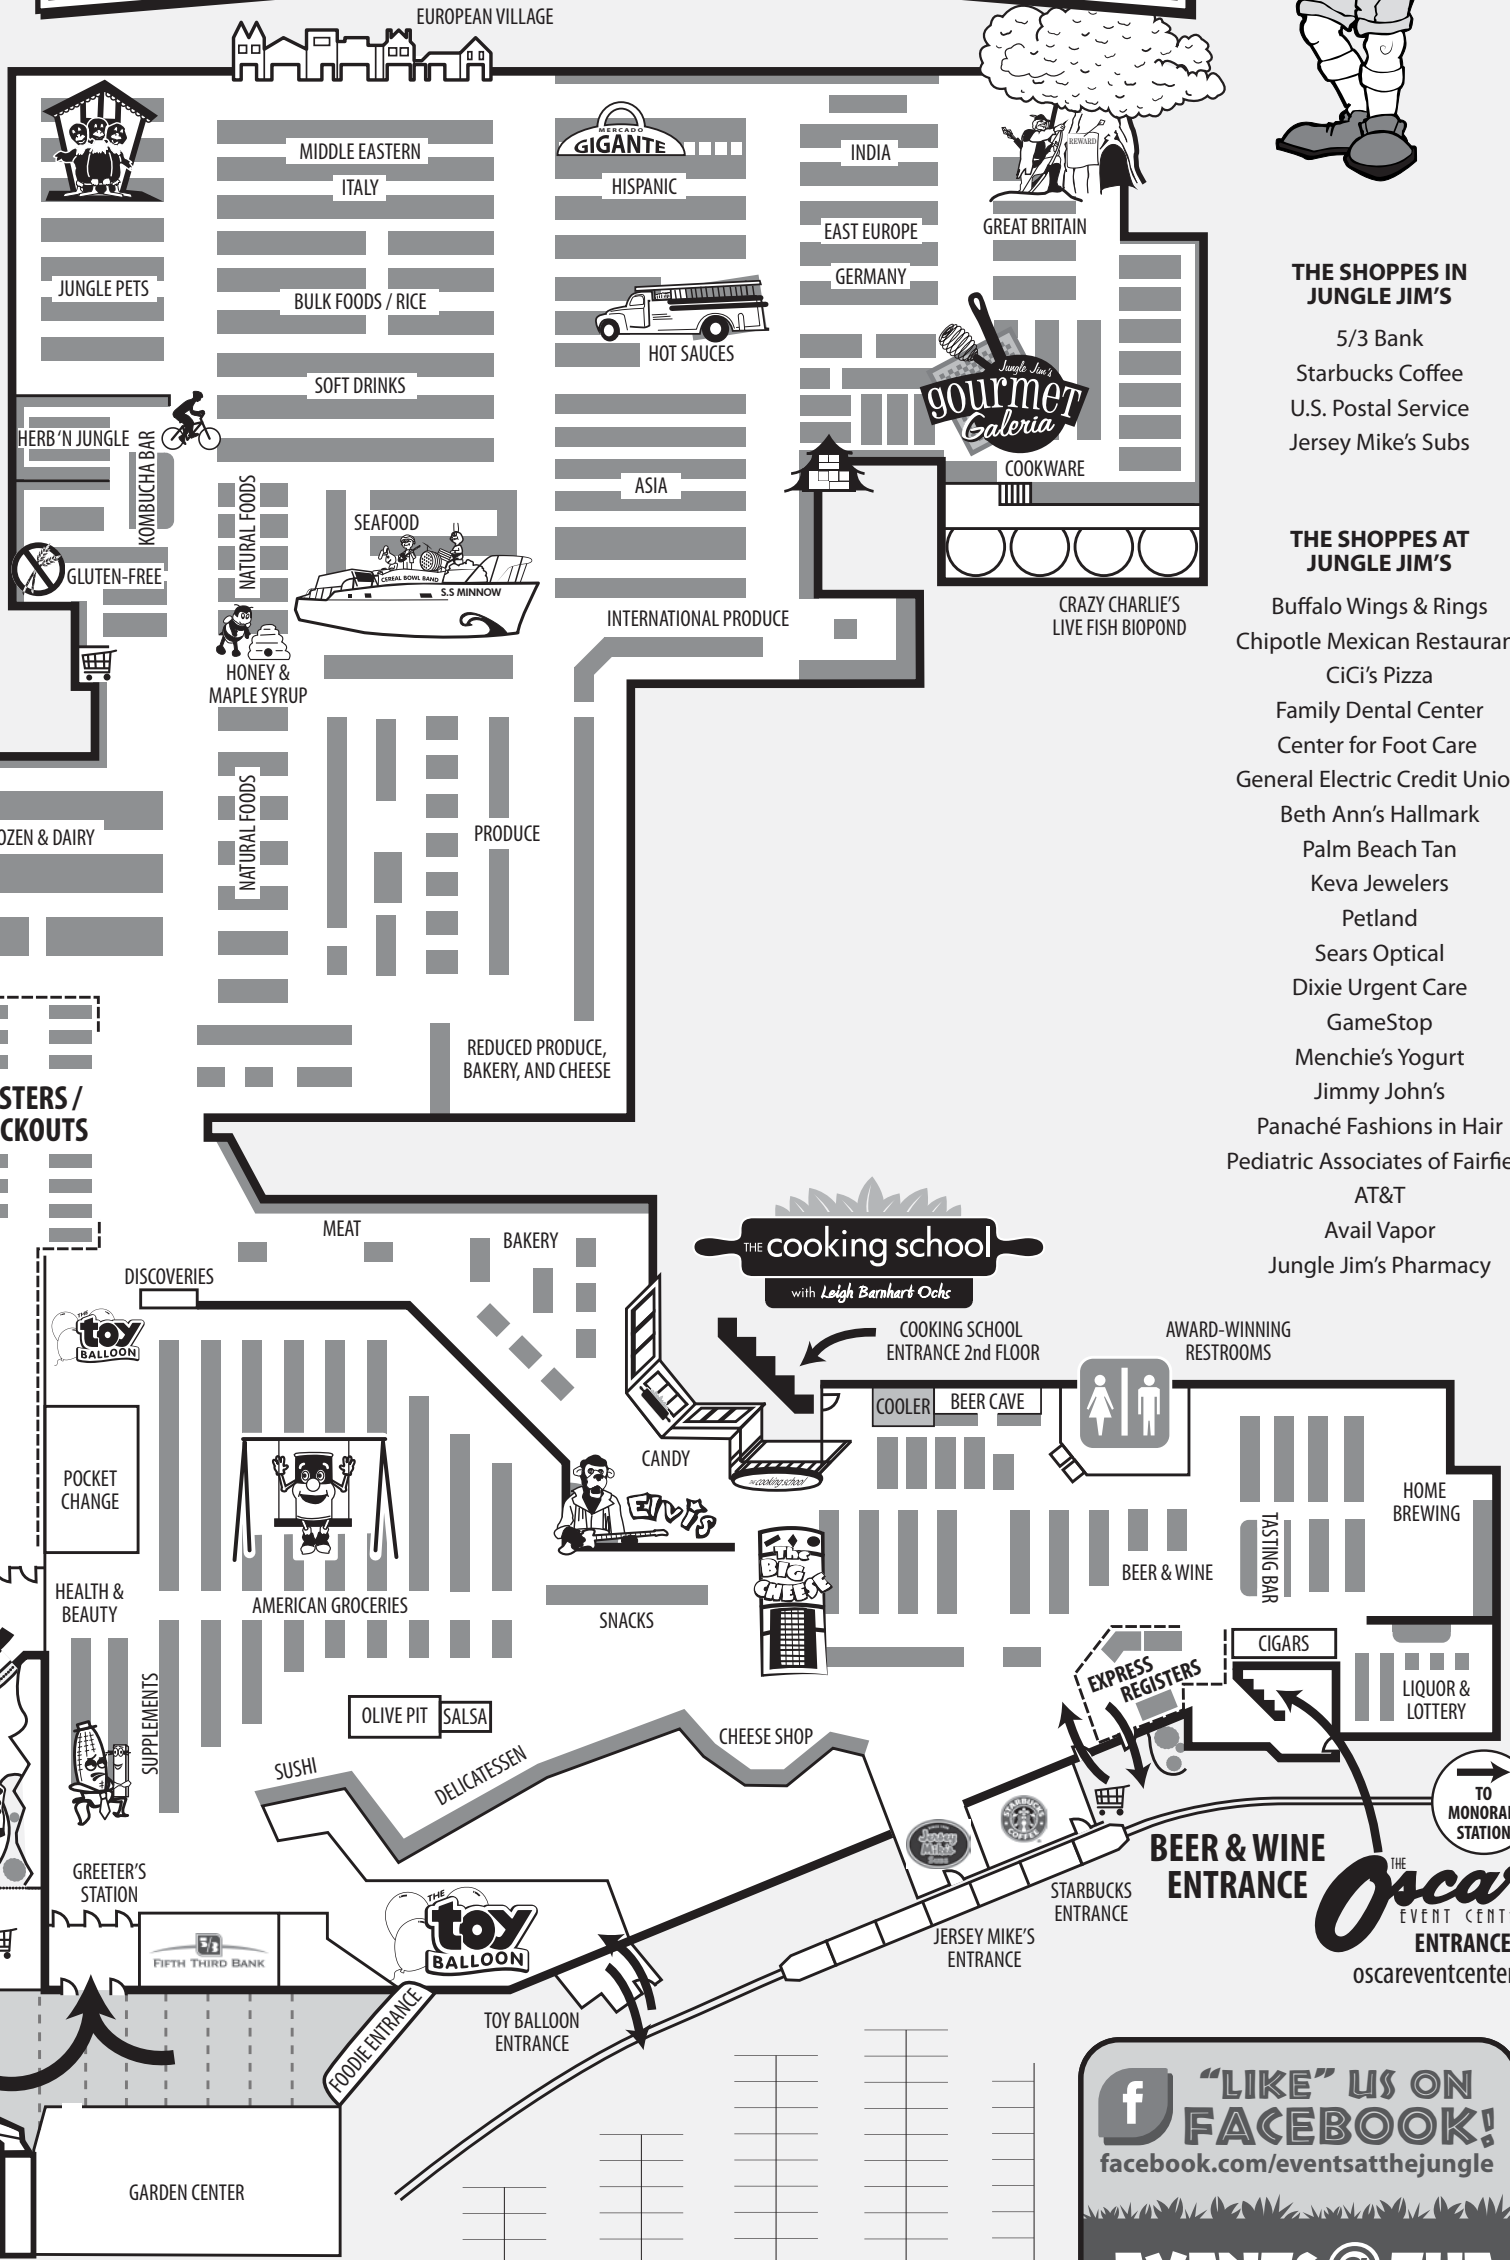

JUNGLEJIMS.COM

THE SHOPPES IN JUNGLE JIM'S

- 5/3 Bank
- Starbucks Coffee
- U.S. Postal Service
- Jersey Mike's Subs

THE SHOPPES AT JUNGLE JIM'S

- Buffalo Wings & Rings
- Chipotle Mexican Restaurant
- CiCi's Pizza
- Family Dental Center
- Center for Foot Care
- General Electric Credit Union
- Beth Ann's Hallmark
- Palm Beach Tan
- Keva Jewelers
- Petland
- Sears Optical
- Dixie Urgent Care
- GameStop
- Menchie's Yogurt
- Jimmy John's
- Panaché Fashions in Hair
- Pediatric Associates of Fairfield
- AT&T
- Avail Vapor
- Jungle Jim's Pharmacy

"LIKE" US ON FACEBOOK!
facebook.com/eventsatthejungle

EVENTS @ THE JUNGLE

5440 Dixie Highway, Fairfield, Ohio 45014 - Open 8am to 10pm, 7 Days - Phone: (513) 674-6000 - JungleJims.com